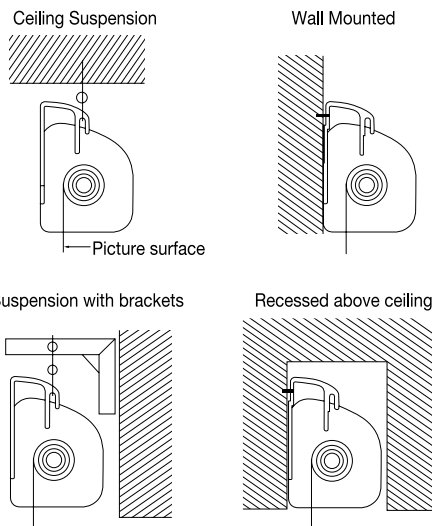

The keyhole slot at the back of the hanging bracket is for flush wall suspension. Position screws or other fasteners into wall and hang screen by using slots.

The hole on the top of the hanging bracket is for ceiling suspension (see fig. 2).

Dimension & Data 尺寸				
Type	Size(4:3)	Projection Area (mm ²) / (")	Length of the Outside Cover (mm) / (")	
Manual	84 inch	1706x1280 / 67x50	1843 / 72	
	100 inch	2032x1524 / 80x60	2171 / 85	
	120 inch	2438x1829 / 95x72	2586 / 102	
Electric	100 inch	2032x1524 / 80x60	2302 / 91	
	120 inch	2438x1829 / 95x72	2717 / 107	
	150 inch	3048x2286 / 120x90	3330 / 131	

Weight 重量				
Model	W84M	W100M / E	W120M / E	W150E
Net W.(kg)	5.8	7.8 / 8.8	9.6 / 10.6	14

Fiber Size 屏幕尺寸				
Screen Size	Effective Height	Effective Width	Effective Diagonal	Width of Black Edge
84 inch	1275-1285mm	1700-1715mm	2125-2145mm	25mm
100 inch	1520-1530mm	2020-2035mm	2530-2550mm	30mm
120 inch	1820-1840mm	2430-2450mm	3040-3060mm	35mm
150 inch	2270-2300mm	3035-3055mm	3795-3815mm	40mm