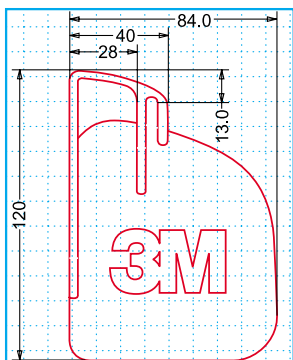

Screen Description & Size 屏幕規格及尺寸				
Model Name 型號	Description 產品描述	Stock Number 貨號	Remark 備註	
W84M	84 inches(4:3) Matte White, Manual	XY003802721	Auto-lock Design 自動鎖定設計	
W100M	100 inches(4:3) Matte White, Manual	XY003801962		
W120M	120 inches(4:3) Matte White, Manual	XY003801970		
W100E	100 inches(4:3) Matte White, Electric	XY003801889	Quiet Design 超靜音電機	
W120E	120 inches(4:3) Matte White, Electric	XY003801814	Quiet Power Motor 超靜音強力電機	
W150E	150 inches(4:3) Matte White, Electric	XY003801855		

Dimension & Data 尺寸				
Type	Size(4:3)	Projection Area (mm ²) / (")	Length of the Outside Cover (mm) / (")	
Manual	84 inch	1706x1280 / 67x50	1843 / 72	
	100 inch	2032x1524 / 80x60	2171 / 85	
	120 inch	2438x1829 / 95x72	2586 / 102	
Electric	100 inch	2032x1524 / 80x60	2302 / 91	
	120 inch	2438x1829 / 95x72	2717 / 107	
	150 inch	3048x2286 / 120x90	3330 / 131	

Weight 重量				
Model	W84M	W100M / E	W120M / E	W150E
Net W.(kg)	5.8	7.8 / 8.8	9.6 / 10.6	14

Fiber Size 屏幕尺寸				
Screen Size	Effective Height	Effective Width	Effective Diagonal	Width of Black Edge
84 inch	1275-1285mm	1700-1715mm	2125-2145mm	25mm
100 inch	1520-1530mm	2020-2035mm	2530-2550mm	30mm
120 inch	1820-1840mm	2430-2450mm	3040-3060mm	35mm
150 inch	2270-2300mm	3035-3055mm	3795-3815mm	40mm

Fig.1

(Assemble Method)

Fig. 2

SHOW TIME.

3M™ 3D Magic Presenter – the ultimate weapon to win your audience. 3M™ has been in presentation business for over 40 years. We know when giving presentations, you want the focus of your audience. 3M™ 3D Magic Presenter gives you complete remote control of your presentation from just about anywhere in the room.